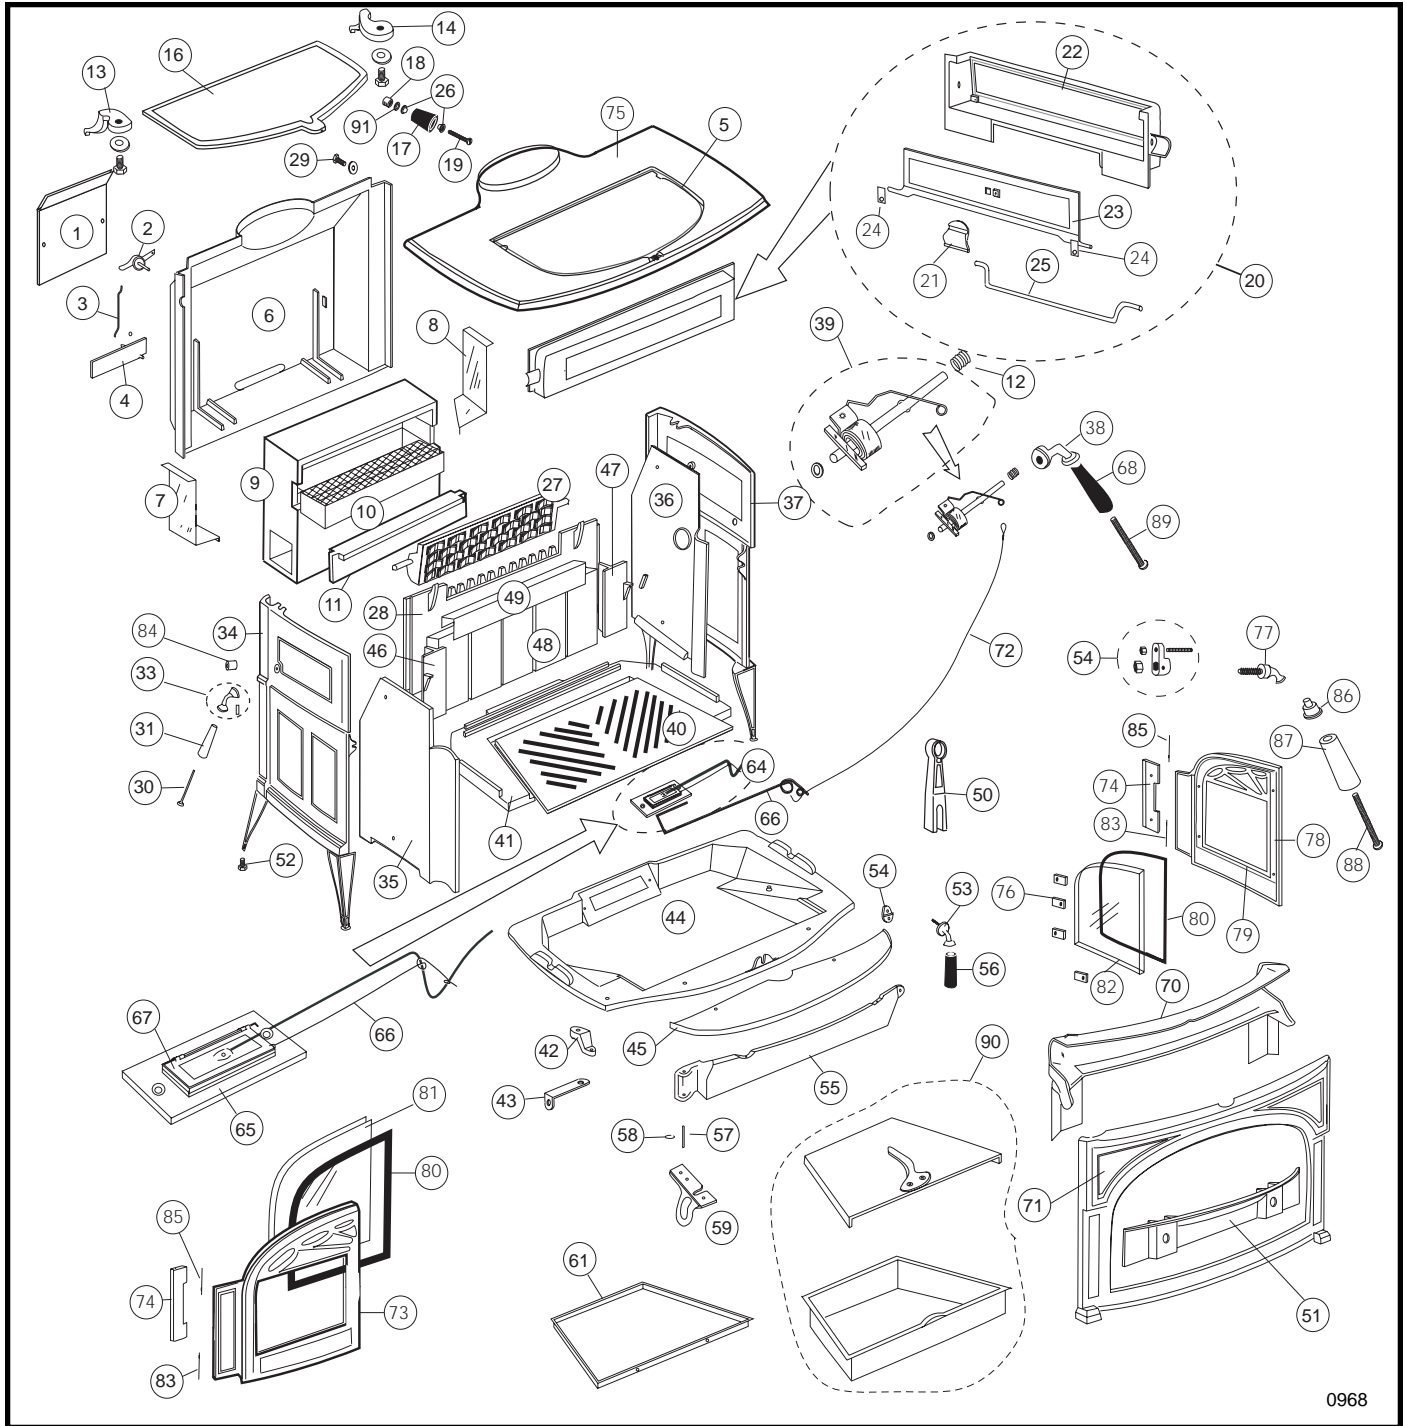

0968

The Vermont Castings Majestic Products Company reserves the right to make changes in design, materials, specifications, prices and discontinue colors and products at any time, without notice.

Defiant Woodburning Stove

Item/Model Number	Part Number
1. Secondary Air Cover Plate	1601492
2. Secondary Air Probe Assy	1601489
3. Secondary Air Link	1601486
4. Secondary Air Flap	1601490
5. Griddle Gasket	1203668
6. Back	1300631

Item/Model Number	Part Number
7. Left Heat Deflector	1608629
8. Right Heat Deflector	1608630
9. Refractory Assy (Body only)	1602512
10. Catalytic Combustor	30001152
11. Refractory Access Panel	1602511
12. Thermostat Friction Spring	1201846