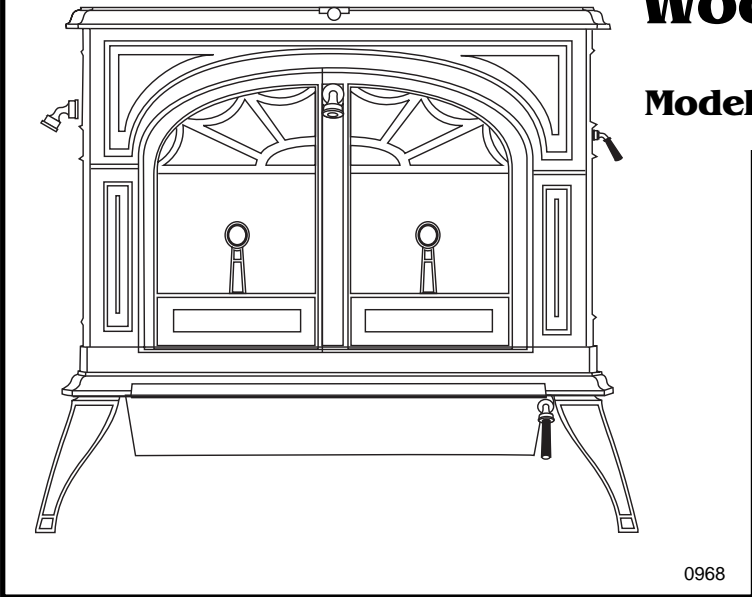

Defiant Woodburning Stove

Model 1910

Homeowner's
Installation and
Operating
Manual

For use in the
United States and Canada

SAFETY NOTICE: IF THIS APPLIANCE IS NOT PROPERLY INSTALLED, OPERATED AND MAINTAINED, A HOUSE FIRE MAY RESULT. TO REDUCE THE RISK OF FIRE, FOLLOW THE INSTALLATION INSTRUCTIONS. FAILURE TO FOLLOW INSTRUCTIONS MAY RESULT IN PROPERTY DAMAGE, BODILY INJURY OR EVEN DEATH. CONTACT LOCAL BUILDING OFFICIALS ABOUT RESTRICTIONS AND INSTALLATION INSPECTION REQUIREMENTS IN YOUR AREA.

Do Not Discard This Manual: Retain for Future Use